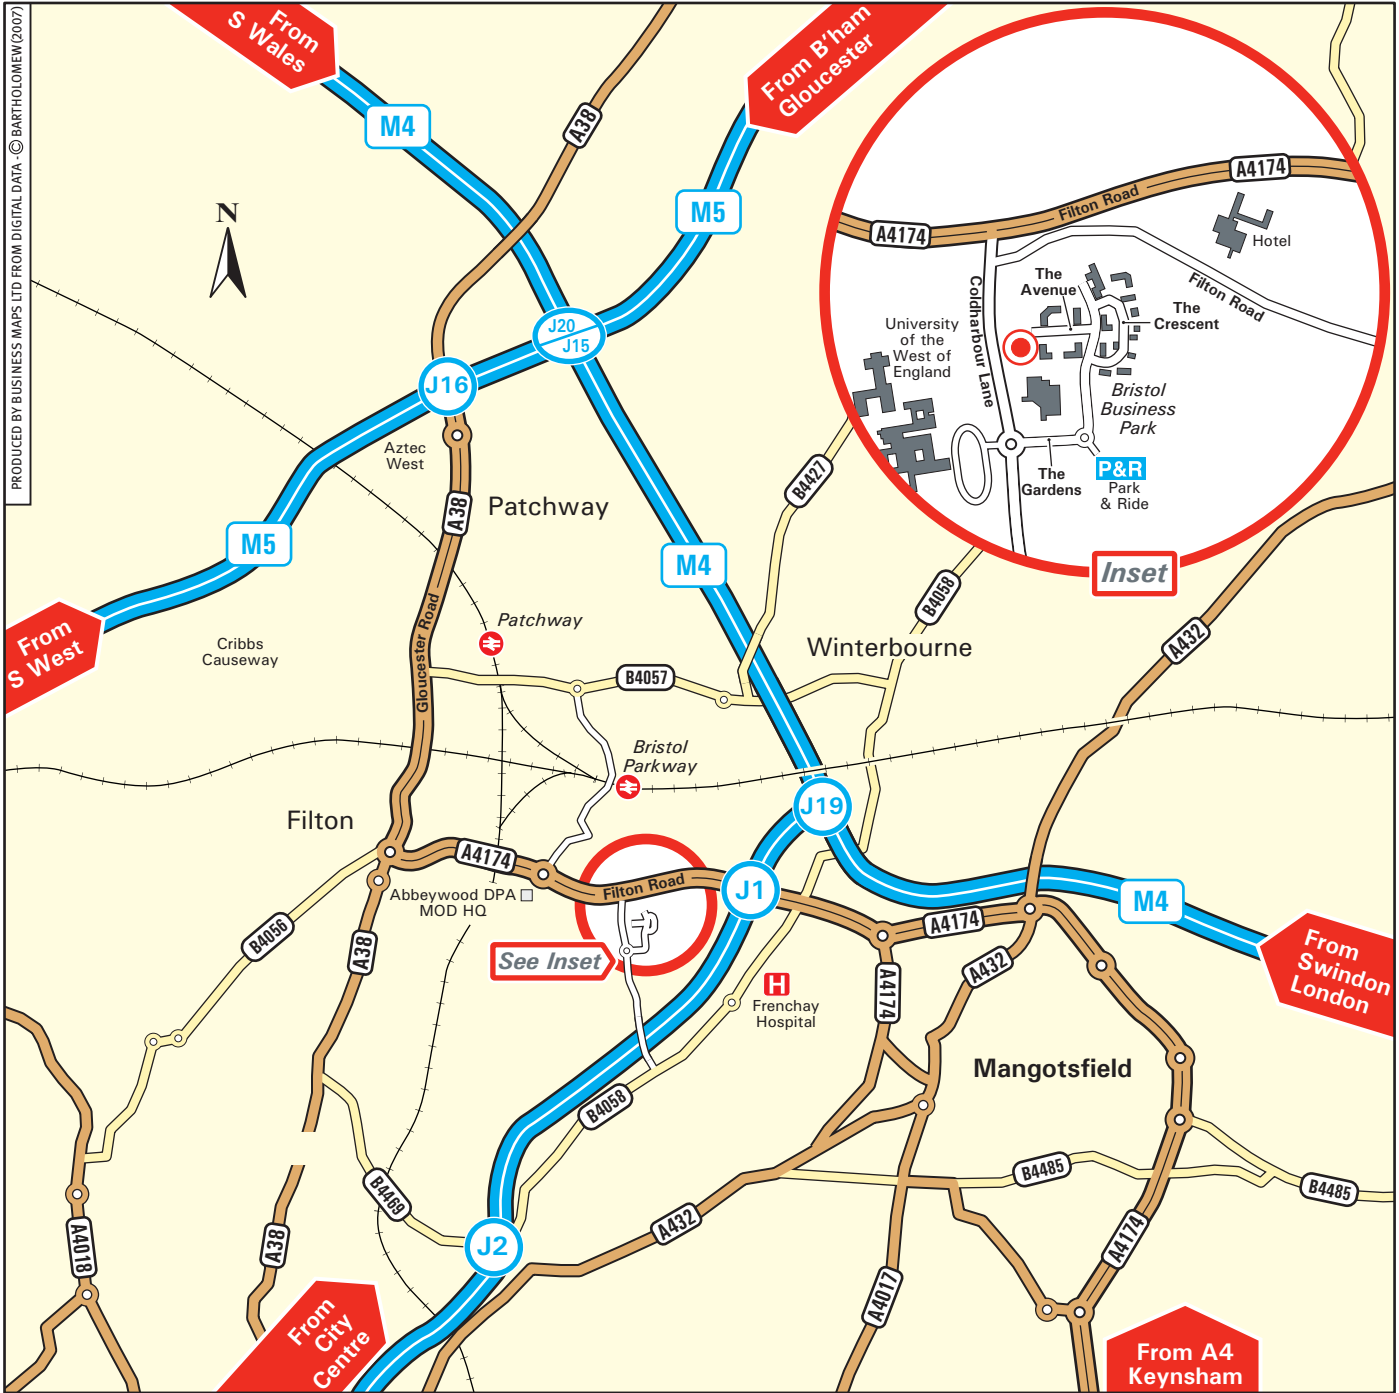

SELEX Systems Integration Ltd
 430 Bristol Business Park, Coldharbour Lane
 Bristol BS16 1EJ United Kingdom
 Tel: +44 (0)117 988 0033 - Fax: +44 (0)117 988 0034
www.selex-si-uk.com

- From the M4**
- Leave the M4 at junction 19 (signed Bristol & M32).
 - Join the M32 following signs for Bristol City Centre.
 - Leave the M32 at junction 1 (signed A4174, Kingswood/Filton).
 - At the roundabout at the bottom of the slip road, take the third exit onto the A4174 (Filton Road).
 - At the first set of traffic lights turn left onto Coldharbour Lane (signed Bristol Business Park).
 - Continue to the roundabout and take the first exit onto "The Gardens".
 - At the next roundabout, take the first exit (signed Bristol Business Park).
 - Turn left onto "The Avenue".
 - Our building is located on the left hand side (see inset).
- From the M5**
- Leave the M5 at junction 15 (signed M4, London, Bristol & M32).
 - Join the M4 Eastbound.
 - Follow directions above "From the M4".
- By Train** 🚆
- Bristol Parkway Station is about two miles from our building and is served by trains from London Paddington, Reading, Swindon, Cardiff Central, Bristol Temple Meads & Birmingham New Street.

PRODUCED BY BUSINESS MAPS LTD FROM DIGITAL DATA. © BARTHOLOMEW (2007)