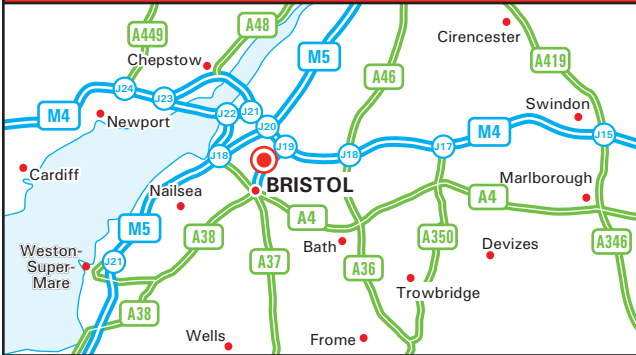

SELEX Systems Integration Ltd
 430 Bristol Business Park, Coldharbour Lane
 Bristol BS16 1EJ United Kingdom
 Tel: +44 (0)117 988 0033 - Fax: +44 (0)117 988 0034
www.selex-si-uk.com

- From the M4**
- Leave the M4 at junction 19 (signed Bristol & M32).
 - Join the M32 following signs for Bristol City Centre.
 - Leave the M32 at junction 1 (signed A4174, Kingswood/Filton).
 - At the roundabout at the bottom of the slip road, take the third exit onto the A4174 (Filton Road).
 - At the first set of traffic lights turn left onto Coldharbour Lane (signed Bristol Business Park).
 - Continue to the roundabout and take the first exit onto "The Gardens".
 - At the next roundabout, take the first exit (signed Bristol Business Park).
 - Turn left onto "The Avenue".
 - Our building is located on the left hand side (see inset).
- From the M5**
- Leave the M5 at junction 15 (signed M4, London, Bristol & M32).
 - Join the M4 Eastbound.
 - Follow directions above "From the M4".
- By Train** 🚆
- Bristol Parkway Station is about two miles from our building and is served by trains from London Paddington, Reading, Swindon, Cardiff Central, Bristol Temple Meads & Birmingham New Street.