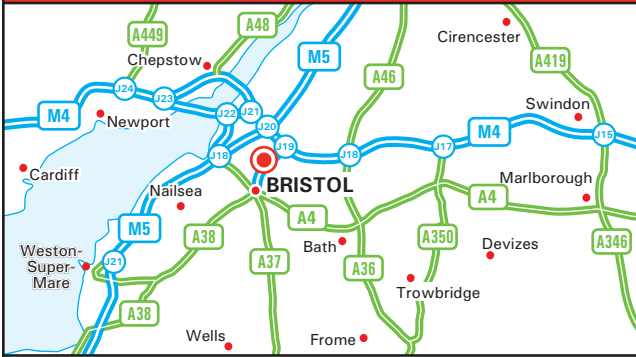

SELEX Systems Integration Ltd
 360 Bristol Business Park, Coldharbour Lane
 Bristol BS16 1EJ
 Tel: +44 (0)117 900 8975 - Fax: +44 (0)117 9880034
www.selex-si-uk.com

- From the M4**
- Leave the M4 at junction 19 (signed Bristol & M32).
 - Join the M32 following signs for Bristol City Centre.
 - Leave the M32 at junction 1 (signed A4174, Kingswood/Filton).
 - At the roundabout at the bottom of the slip road, take the third exit onto the A4174 (Filton Road).
 - At the first set of traffic lights turn left turn left onto Coldharbour Lane (signed Bristol Business Park).
 - Continue to the roundabout and take the first exit onto "The Gardens". Turn right onto "The Crescent".
 - Our building is located on the left hand side (see inset).
- From the M5**
- Leave the M5 at junction 15 (signed M4, London, Bristol & M32).
 - Join the M4 Eastbound.
 - Follow directions above "From the M4".
- By Train**
- Bristol Parkway Station is about two miles from our building and is served by trains from London Paddington, Reading, Swindon, Cardiff Central, Bristol Temple Meads & Birmingham New Street.